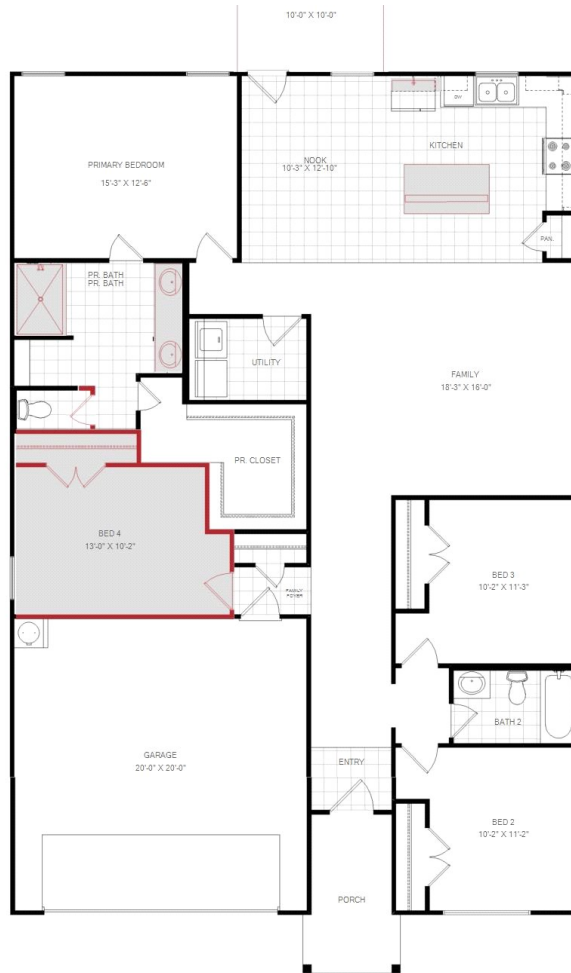

$ 314,990

Under Construction

Emory II - 185602 J

1853 sq ft / 4 BEDS / 2 BATHS

2 Garage

1-Story