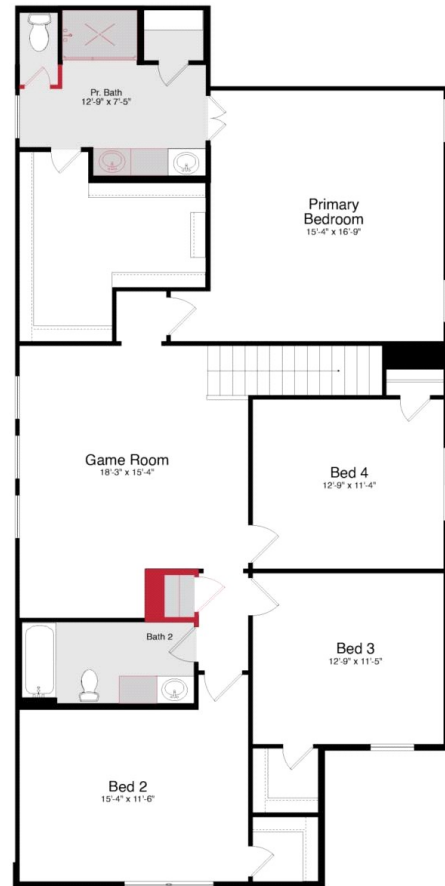

FOR SALE

HISTORYMAKER HOMES

Morgan Meadows

6303 Mifflin Way

REPRESENTATIVE IMAGE*

\$ 407,565

Under Construction

Sweetwater - 250001 W

2622 sq ft / 5 BEDS / 3 BATHS

2 Garage

2-Story

MODEL: 6754 Velma Path, San Antonio, TX 78253

Lenette Castillo: 210.248.7083 | Valencia Mathews

FOR MORE INFORMATION CALL:

(726) 232-8112

Home and community information, including pricing, included features, terms, availability and amenities, are subject to change and prior sale at any time without notice or obligation. Drawings, pictures, photographs, video, square footages, floor plans, elevations, features, colors and sizes are approximate for illustration purposes only and will vary from the home as built. Images do not reflect a racial or ethnic preference. Home prices refer to the base price of the house and do not include options or premiums, unless otherwise indicated for a specific home. Nothing on our website should be construed as legal, accounting or tax advice. Incentives and seller contributions may require the use of certain lenders or title companies, some of which may be affiliates of HISTORYMAKER Homes, and could affect your loan amount. Not all people will qualify for all offers. Promotional offers are typically limited to specific homes and communities and are subject to terms and conditions. Plans, elevations, dimensions, and treatments may vary between communities. Please consult a HISTORYMAKER Homes sales agent and review a home sales contract for additional information, disclosures and disclaimers.