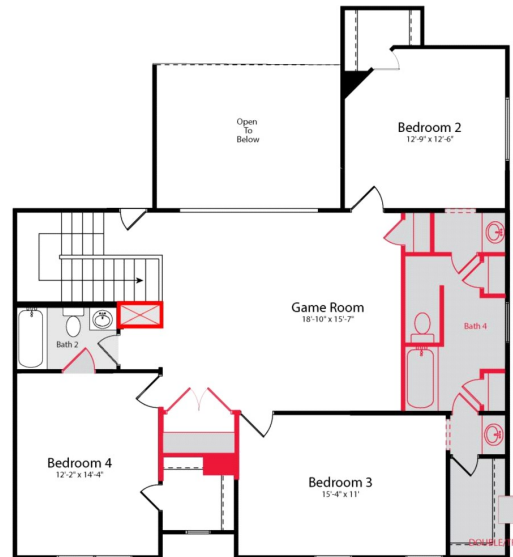

3053 sq ft / 5 BEDS / 4 BATHS

2 Garage

2-Story

MODEL: 7202 White Flat Drive, Arlington, TX 76002

Charles Pairett: 817.403.9574

FOR MORE INFORMATION CALL:

(682) 316-6645

Home and community information, including pricing, included features, terms, availability and amenities, are subject to change and prior sale at any time without notice or obligation. Drawings, pictures, photographs, video, square footages, floor plans, elevations, features, colors and sizes are approximate for illustration purposes only and will vary from the home as built. Images do not reflect a racial or ethnic preference. Home prices refer to the base price of the house and do not include options or premiums, unless otherwise indicated for a specific home. Nothing on our website should be construed as legal, accounting or tax advice. Incentives and seller contributions may require the use of certain lenders or title companies, some of which may be affiliates of HISTORYMAKER Homes, and could affect your loan amount. Not all people will qualify for all offers. Promotional offers are typically limited to specific homes and communities and are subject to terms and conditions. Plans, elevations, dimensions, and treatments may vary between communities. Please consult a HISTORYMAKER Homes sales agent and review a home sales contract for additional information, disclosures and disclaimers.