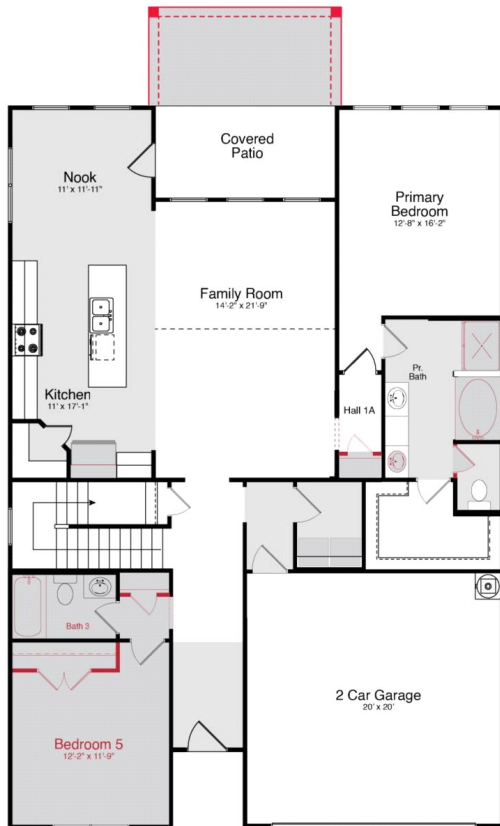

FOR SALE

HISTORYMAKER HOMES

Mayfield Farms 60s

7202 White Flat Drive

REPRESENTATIVE IMAGE*

\$ 619,990

Available Now!

Cypress - H40290101 W

3053 sq ft / 5 BEDS / 4 BATHS

2 Garage

2-Story

MODEL: 7202 White Flat Drive, Arlington, TX 76002

Charles Pairett: 817.403.9574

FOR MORE INFORMATION CALL:

(682) 316-6645

Home and community information, including pricing, included features, terms, availability and amenities, are subject to change and prior sale at any time without notice or obligation. Drawings, pictures, photographs, video, square footages, floor plans, elevations, features, colors and sizes are approximate for illustration purposes only and will vary from the home as built. Images do not reflect a racial or ethnic preference. Home prices refer to the base price of the house and do not include options or premiums, unless otherwise indicated for a specific home. Nothing on our website should be construed as legal, accounting or tax advice. Incentives and seller contributions may require the use of certain lenders or title companies, some of which may be affiliates of HISTORYMAKER Homes, and could affect your loan amount. Not all people will qualify for all offers. Promotional offers are typically limited to specific homes and communities and are subject to terms and conditions. Plans, elevations, dimensions, and treatments may vary between communities. Please consult a HISTORYMAKER Homes sales agent and review a home sales contract for additional information, disclosures and disclaimers.