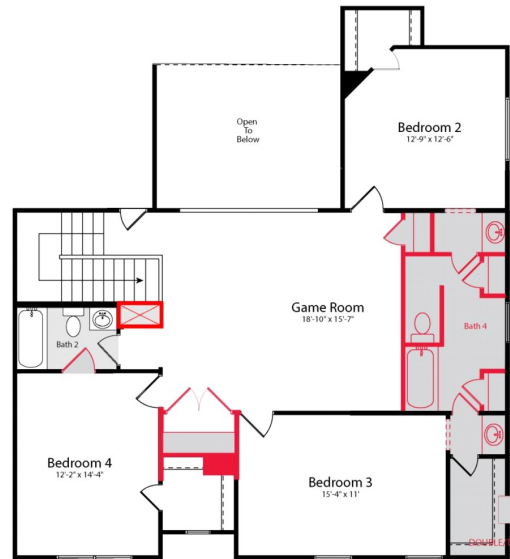

3053 sq ft / 5 BEDS / 4 BATHS

2 Garage

2-Story

MODEL: 7202 White Flat Drive, Arlington, TX 76002

Charles Pairett: 817.403.9574

FOR MORE INFORMATION CALL:

(682) 316-6645

Home and community information, including pricing, included features, terms, availability and amenities, are subject to change and prior sale at any time without notice or obligation. Drawings, pictures, photographs, video, square footages, floor plans, elevations, features, colors and sizes are approximate for illustration purposes only and will vary from the home as built. Images do not reflect a racial or ethnic preference. Home prices refer to the base price of the house and do not include options or premiums, unless otherwise indicated for a specific home. Nothing on our website should be construed as legal, accounting or tax advice. Incentives and seller contributions may require the use of certain lenders or title companies, some of which may be affiliates of HISTORYMAKER Homes, and could affect your loan amount. Not all people will qualify for all offers. Promotional offers are typically limited to specific homes and communities and are subject to terms and conditions. Plans, elevations, dimensions, and treatments may vary between communities. Please consult a HISTORYMAKER Homes sales agent and review a home sales contract for additional information, disclosures and disclaimers.