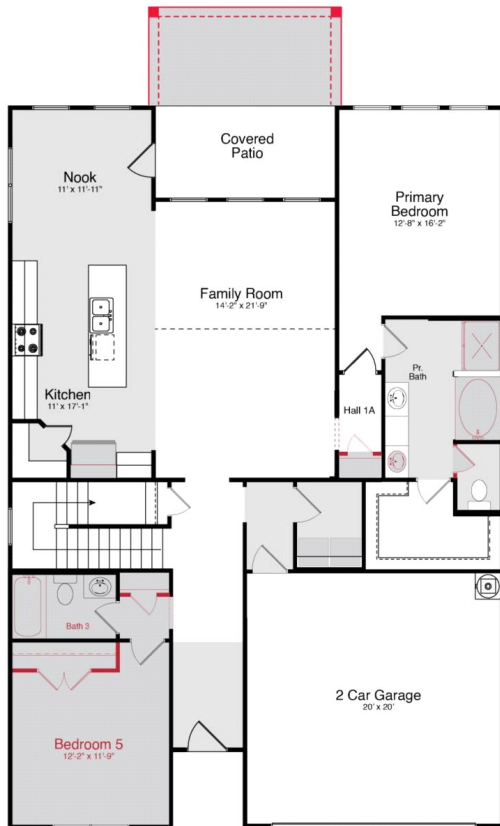

3053 sq ft / 5 BEDS / 4 BATHS

2 Garage

2-Story

MODEL: 7202 White Flat Drive, Arlington, TX 76002

Charles Pairett: 817.403.9574

FOR MORE INFORMATION CALL:

(682) 316-6645

Home and community information, including pricing, included features, terms, availability and amenities, are subject to change and prior sale at any time without notice or obligation. Drawings, pictures, photographs, video, square footages, floor plans, elevations, features, colors and sizes are approximate for illustration purposes only and will vary from the home as built. Images do not reflect a racial or ethnic preference. Home prices refer to the base price of the house and do not include options or premiums, unless otherwise indicated for a specific home. Nothing on our website should be construed as legal, accounting or tax advice. Incentives and seller contributions may require the use of certain lenders or title companies, some of which may be affiliates of HISTORYMAKER Homes, and could affect your loan amount. Not all people will qualify for all offers. Promotional offers are typically limited to specific homes and communities and are subject to terms and conditions. Plans, elevations, dimensions, and treatments may vary between communities. Please consult a HISTORYMAKER Homes sales agent and review a home sales contract for additional information, disclosures and disclaimers.