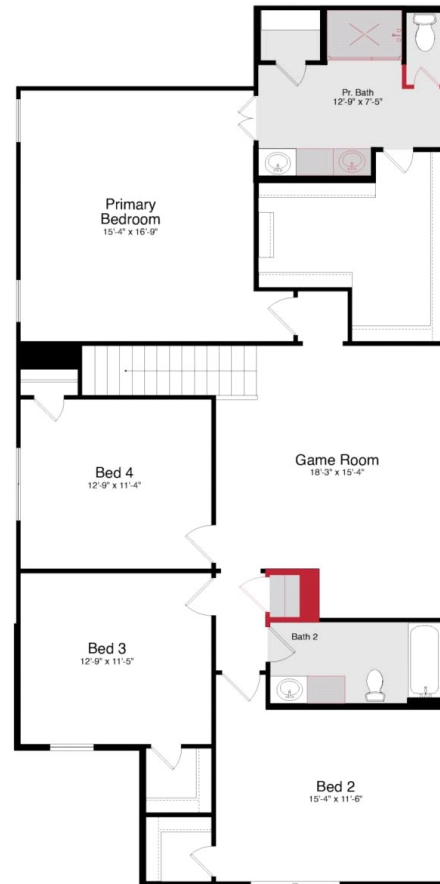

FOR SALE

Morgan Meadows

14319 Iron Knight

REPRESENTATIVE IMAGE\*

\$ 385,319

Under Construction

Sweetwater - 250001 V

2630 sq ft / 5 BEDS / 3 BATHS

2 Garage

2-Story

MODEL: 6754 Velma Path, San Antonio, TX 78253

Lenette Castillo: 210.248.7083 | Valencia Mathews

FOR MORE INFORMATION CALL:

(726) 232-8112

Home and community information, including pricing, included features, terms, availability and amenities, are subject to change and prior sale at any time without notice or obligation. Drawings, pictures, photographs, video, square footages, floor plans, elevations, features, colors and sizes are approximate for illustration purposes only and will vary from the home as built. Images do not reflect a racial or ethnic preference. Home prices refer to the base price of the house and do not include options or premiums, unless otherwise indicated for a specific home. Nothing on our website should be construed as legal, accounting or tax advice. Incentives and seller contributions may require the use of certain lenders or title companies, some of which may be affiliates of HISTORYMAKER Homes, and could affect your loan amount. Not all people will qualify for all offers. Promotional offers are typically limited to specific homes and communities and are subject to terms and conditions. Plans, elevations, dimensions, and treatments may vary between communities. Please consult a HISTORYMAKER Homes sales agent and review a home sales contract for additional information, disclosures and disclaimers.