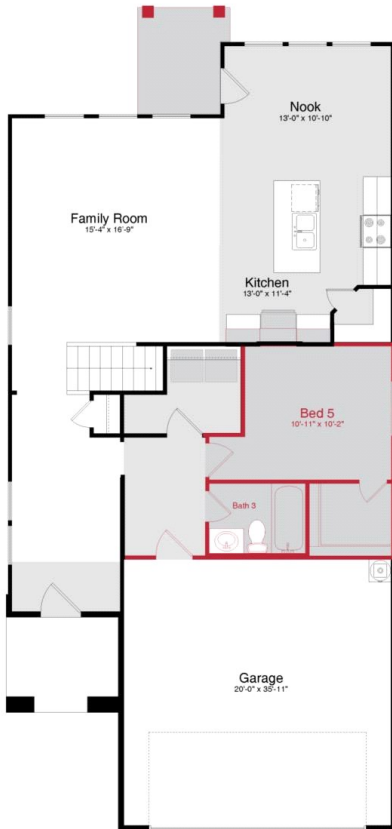

FOR SALE

Morgan Meadows

14319 Iron Knight

REPRESENTATIVE IMAGE\*

\$ 385,319

Under Construction

Sweetwater - 250001 V

2630 sq ft / 5 BEDS / 3 BATHS

2 Garage

2-Story

MODEL: 6754 Velma Path, San Antonio, TX 78253

Lenette Castillo: 210.248.7083 | Valencia Mathews

FOR MORE INFORMATION CALL:

(726) 232-8112

Home and community information, including pricing, included features, terms, availability and amenities, are subject to change and prior sale at any time without notice or obligation. Drawings, pictures, photographs, video, square footages, floor plans, elevations, features, colors and sizes are approximate for illustration purposes only and will vary from the home as built. Images do not reflect a racial or ethnic preference. Home prices refer to the base price of the house and do not include options or premiums, unless otherwise indicated for a specific home. Nothing on our website should be construed as legal, accounting or tax advice. Incentives and seller contributions may require the use of certain lenders or title companies, some of which may be affiliates of HISTORYMAKER Homes, and could affect your loan amount. Not all people will qualify for all offers. Promotional offers are typically limited to specific homes and communities and are subject to terms and conditions. Plans, elevations, dimensions, and treatments may vary between communities. Please consult a HISTORYMAKER Homes sales agent and review a home sales contract for additional information, disclosures and disclaimers.