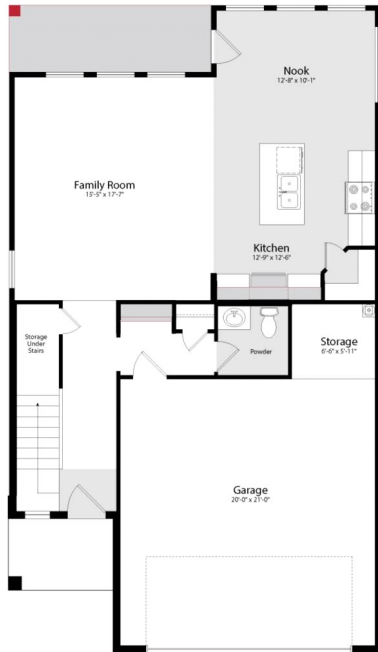

FOR SALE

Morgan Meadows

14315 Iron Knight

\$ 364,697

Under Construction

Gladewater - 217501 T

2112 sq ft / 3 BEDS / 3 BATHS / 1 PWDR

2 Garage

2-Story

MODEL: 6754 Velma Path, San Antonio, TX 78253

Lenette Castillo: 210.248.7083 | Valencia Mathews

FOR MORE INFORMATION CALL:

(726) 232-8112

Home and community information, including pricing, included features, terms, availability and amenities, are subject to change and prior sale at any time without notice or obligation. Drawings, pictures, photographs, video, square footages, floor plans, elevations, features, colors and sizes are approximate for illustration purposes only and will vary from the home as built. Images do not reflect a racial or ethnic preference. Home prices refer to the base price of the house and do not include options or premiums, unless otherwise indicated for a specific home. Nothing on our website should be construed as legal, accounting or tax advice. Incentives and seller contributions may require the use of certain lenders or title companies, some of which may be affiliates of HISTORYMAKER Homes, and could affect your loan amount. Not all people will qualify for all offers. Promotional offers are typically limited to specific homes and communities and are subject to terms and conditions. Plans, elevations, dimensions, and treatments may vary between communities. Please consult a HISTORYMAKER Homes sales agent and review a home sales contract for additional information, disclosures and disclaimers.