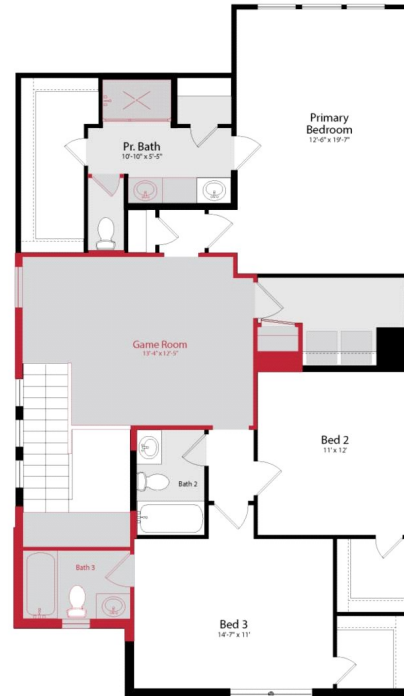

FOR SALE

Morgan Meadows

14315 Iron Knight

\$ 364,697

Under Construction

Gladewater - 217501 T

2112 sq ft / 3 BEDS / 3 BATHS / 1 PWDR

2 Garage

2-Story

MODEL: 6754 Velma Path, San Antonio, TX 78253

Lenette Castillo: 210.248.7083 | Valencia Mathews

FOR MORE INFORMATION CALL:

(726) 232-8112

Home and community information, including pricing, included features, terms, availability and amenities, are subject to change and prior sale at any time without notice or obligation. Drawings, pictures, photographs, video, square footages, floor plans, elevations, features, colors and sizes are approximate for illustration purposes only and will vary from the home as built. Images do not reflect a racial or ethnic preference. Home prices refer to the base price of the house and do not include options or premiums, unless otherwise indicated for a specific home. Nothing on our website should be construed as legal, accounting or tax advice. Incentives and seller contributions may require the use of certain lenders or title companies, some of which may be affiliates of HISTORYMAKER Homes, and could affect your loan amount. Not all people will qualify for all offers. Promotional offers are typically limited to specific homes and communities and are subject to terms and conditions. Plans, elevations, dimensions, and treatments may vary between communities. Please consult a HISTORYMAKER Homes sales agent and review a home sales contract for additional information, disclosures and disclaimers.