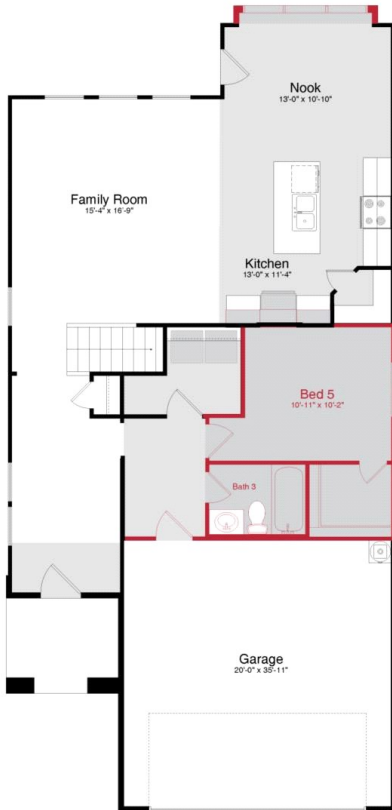

FOR SALE

HISTORYMAKER  
HOMES

Sorella 40s

21915 Oron Maple Way

\$ 369,990

Available Now!

Sweetwater - 250001 U

2715 sq ft / 5 BEDS / 4 BATHS

2 Garage

2-Story

MODEL: Now Setting Appointments in, Hockley, TX 77447

Ron Slater: 515.422.3000 | Michael McDonald: 832.772.5010

FOR MORE INFORMATION CALL:

(281) 645-6230

Home and community information, including pricing, included features, terms, availability and amenities, are subject to change and prior sale at any time without notice or obligation. Drawings, pictures, photographs, video, square footages, floor plans, elevations, features, colors and sizes are approximate for illustration purposes only and will vary from the home as built. Images do not reflect a racial or ethnic preference. Home prices refer to the base price of the house and do not include options or premiums, unless otherwise indicated for a specific home. Nothing on our website should be construed as legal, accounting or tax advice. Incentives and seller contributions may require the use of certain lenders or title companies, some of which may be affiliates of HISTORYMAKER Homes, and could affect your loan amount. Not all people will qualify for all offers. Promotional offers are typically limited to specific homes and communities and are subject to terms and conditions. Plans, elevations, dimensions, and treatments may vary between communities. Please consult a HISTORYMAKER Homes sales agent and review a home sales contract for additional information, disclosures and disclaimers.