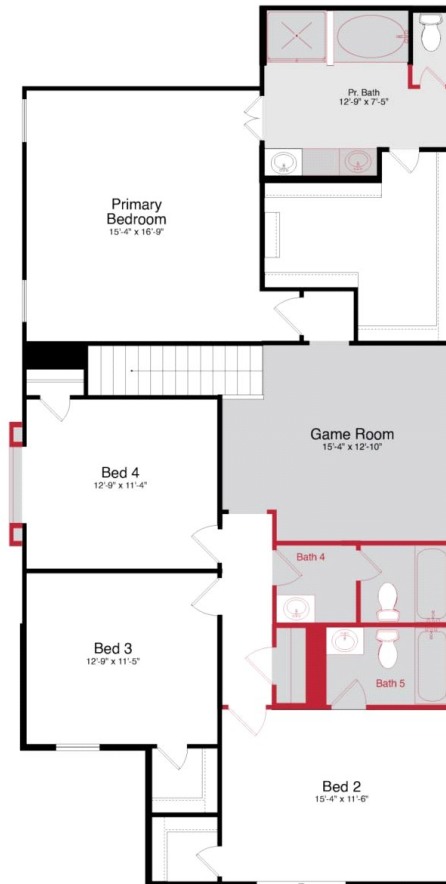

FOR SALE

HISTORYMAKER  
HOMES

Sorella 40s

21915 Oron Maple Way

\$ 369,990

Available Now!

Sweetwater - 250001 U

2715 sq ft / 5 BEDS / 4 BATHS

2 Garage

2-Story

MODEL: Now Setting Appointments in, Hockley, TX 77447

Ron Slater: 515.422.3000 | Michael McDonald: 832.772.5010

FOR MORE INFORMATION CALL:

(281) 645-6230

Home and community information, including pricing, included features, terms, availability and amenities, are subject to change and prior sale at any time without notice or obligation. Drawings, pictures, photographs, video, square footages, floor plans, elevations, features, colors and sizes are approximate for illustration purposes only and will vary from the home as built. Images do not reflect a racial or ethnic preference. Home prices refer to the base price of the house and do not include options or premiums, unless otherwise indicated for a specific home. Nothing on our website should be construed as legal, accounting or tax advice. Incentives and seller contributions may require the use of certain lenders or title companies, some of which may be affiliates of HISTORYMAKER Homes, and could affect your loan amount. Not all people will qualify for all offers. Promotional offers are typically limited to specific homes and communities and are subject to terms and conditions. Plans, elevations, dimensions, and treatments may vary between communities. Please consult a HISTORYMAKER Homes sales agent and review a home sales contract for additional information, disclosures and disclaimers.