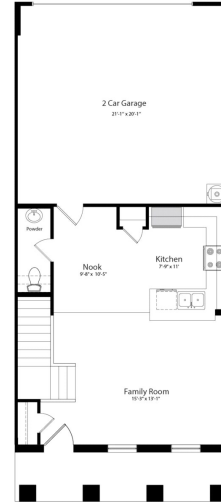

Sienna Townhomes at Parkway Place

\$ 296,990

8038 SCANLAN TRACE - BLDG 6

HOME FEATURES

TRAVIS - 147001 B

1457 sq ft / 3 BEDS / 2 BATHS / 1 PWDR

2 GARAGE / 2-STORY

9' Ceilings Throughout First Floor

Wood Plank Tile Flooring in Entry, Family Room, Kitchen, Nook & Utility

36" White Kitchen Cabinets with Crown Moulding

Granite Countertops with Ceramic Tile Backsplash

Stainless Steel Whirlpool Kitchen Appliances including Microwave

Spacious Loft

Master Suite with 60" Shower and Double Vanity with Second Sink

Full Gutters with Downspouts

Full Yard Sod with Full Irrigation System with Rotary Heads

AVAILABLE NOW!

Printed: 9/13/2023 4:39:27 AM