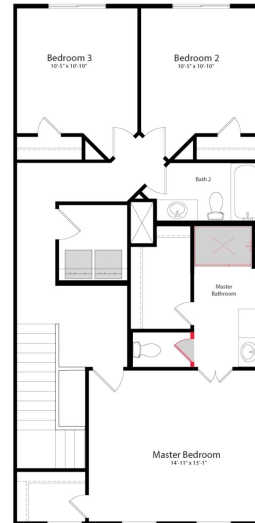

Sienna Townhomes at Parkway Place

\$ 296,990

8038 SCANLAN TRACE - BLDG 6

HOME FEATURES

TRAVIS - 147001 B

1457 sq ft / 3 BEDS / 2 BATHS / 1 PWDR

2 GARAGE / 2-STORY

9' Ceilings Throughout First Floor

Wood Plank Tile Flooring in Entry, Family Room, Kitchen, Nook & Utility

36" White Kitchen Cabinets with Crown Moulding

Granite Countertops with Ceramic Tile Backsplash

Stainless Steel Whirlpool Kitchen Appliances including Microwave

Spacious Loft

Master Suite with 60" Shower and Double Vanity with Second Sink

Full Gutters with Downspouts

Full Yard Sod with Full Irrigation System with Rotary Heads

AVAILABLE NOW!

Printed: 9/13/2023 4:39:27 AM