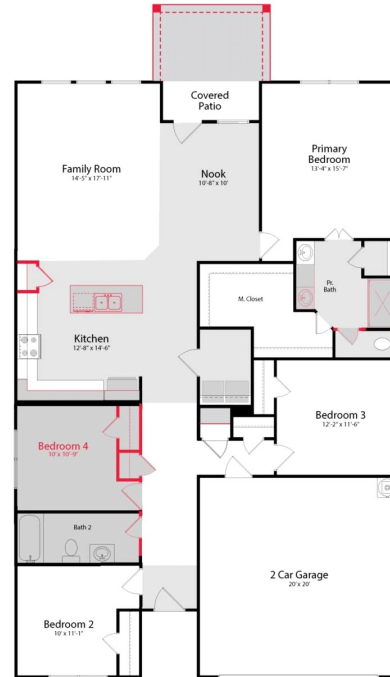

HOME FEATURES

COTTONWOOD - 194101 U

1956 sq ft / 4 BEDS / 2 BATHS

2 GARAGE / 1-STORY

9' Ceilings Throughout

Luxury Vinyl Plank Flooring in Entry, Kitchen, Nook, Family Room & Utility

42" Espresso Kitchen Cabinets, Crown Moulding and Kitchen Island

Quartz Countertops with Ceramic Tile Backsplash

Stainless Steel Whirlpool Kitchen Appliances including Microwave

Energy Saving Insulation & Vinyl Windows

Master Suite with 60" Shower and Double Vanity with Second Sink

Full Yard Sod with Full Irrigation with Rotary Heads

Extended Covered Patio

AVAILABLE NOW!

Printed: 1/27/2023 5:58:36 AM

FOR MORE INFORMATION CALL
(409) 239-0117 (o)
Linette LaBove @ 972.832.9684

2910 Arbor Edge Crossing, Texas City, TX 77568